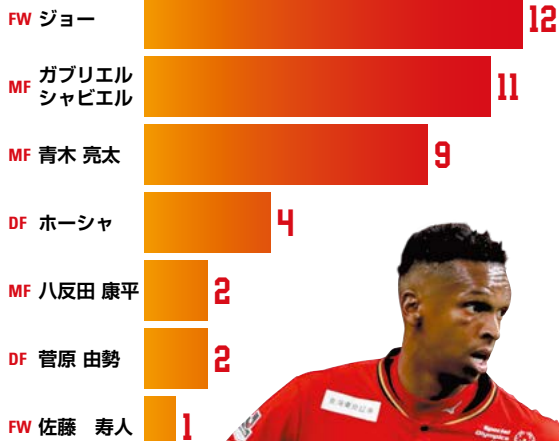

■シュート数

ジョー

強靱なフィジカルと高度なテクニックを併せ持つ天性のストライカー。左足から繰り出される強烈なシュートは一見の価値あり。体格を生かしたポストワークも秀逸で、攻撃の基準点となるプレーにも期待が掛かる。

九州産厳選若鶏使用で
とってもヘルシー!

大分中津からあげ王国の味
諭吉のからあげ

日本唐揚協会
からあげグランプリ
6年連続 金賞受賞

名古本店 ●0561-55-3457
尾張旭市印場元町5丁目1-7

名古屋三越店 問合せは本店まで
名古屋栄三越 地下1階

姪子山店 ●052-625-2226
名古屋区緑区鎌倉2-823

豊田店 ※店舗移転準備中

春田駅前店 ●052-302-8241
名古屋市中川区春田3-1-1

移動販売車
8台
好評イベント
出店中!

<http://www.yukichi-karaage.com/> 諭吉のからあげ 検索